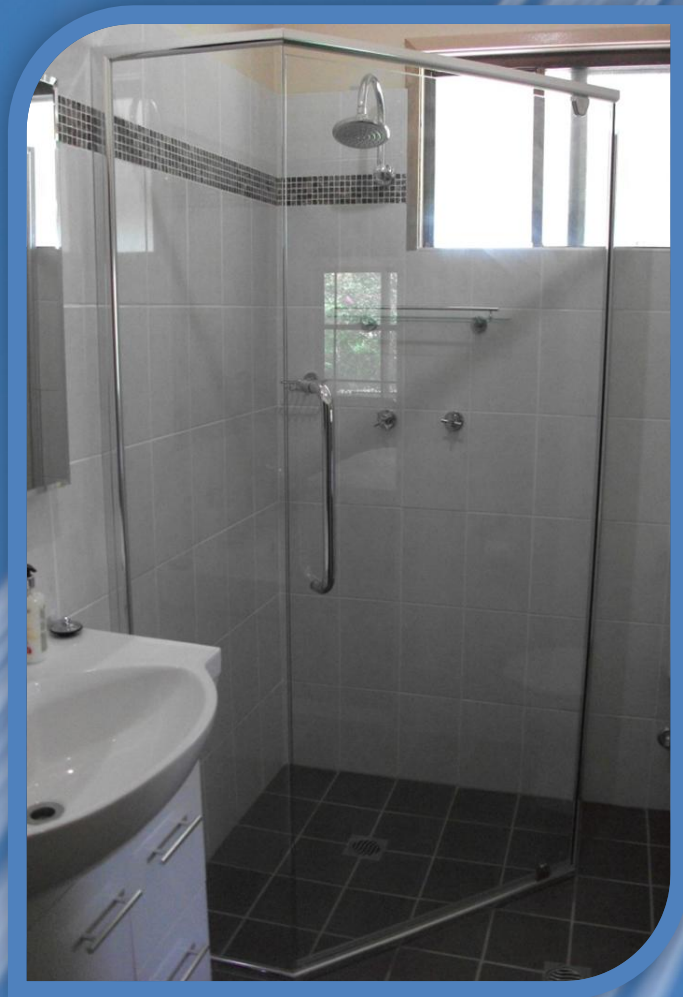

The Coastal

- Semi framed shower screen
- Smooth rounded frame
- 6mm toughened glass door
- Polished edge glass
- Choice of handles

Section

D Handle

Knob Handle

Grip Handle

THE SHOWER MAN
SHOWER SCREEN SPECIALIST